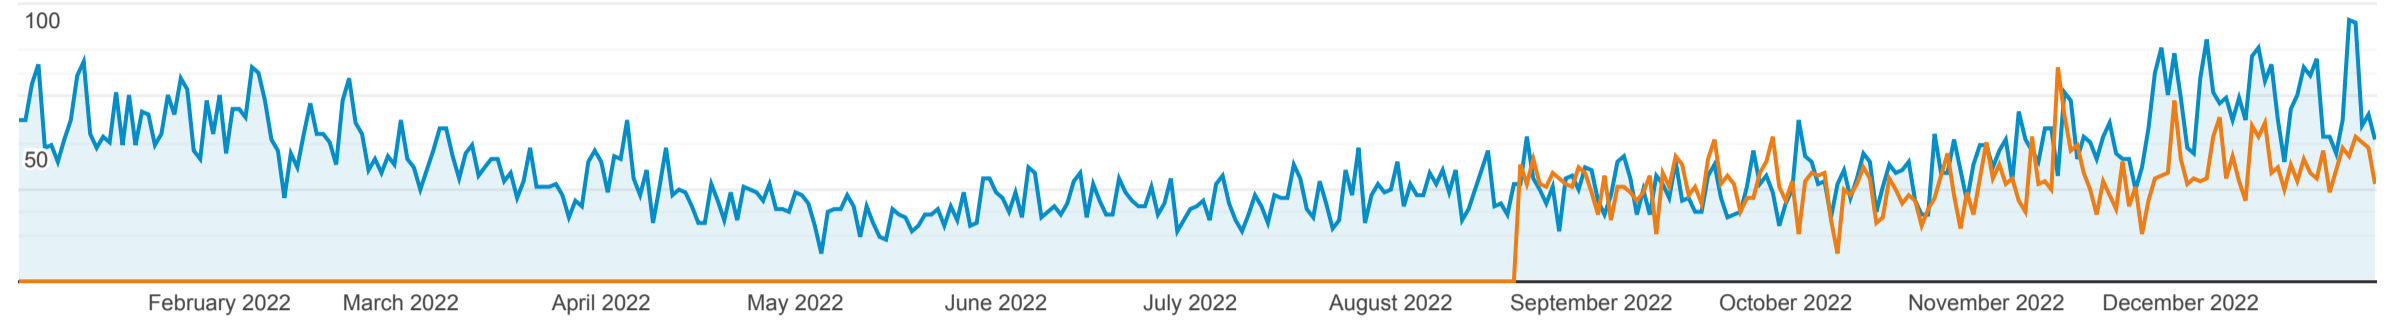

Queries

Google Search: Top 1,000 daily Landing Pages.

All Users +0.00% Clicks

Jan 1, 2022 - Dec 31, 2022  
Compare to: Jan 1, 2021 - Dec 31, 2021

Explorer

Jan 1, 2022 - Dec 31, 2022: ● Clicks  
Jan 1, 2021 - Dec 31, 2021: ● Clicks